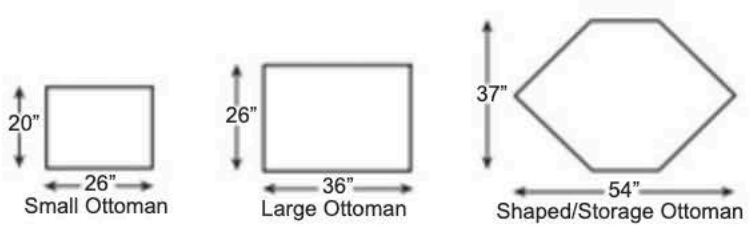

LOUISE VARIATIONS

OVERALL DEPTH- 38"
 CHAISE DEPTH- 64"
 ALL SEAT DEPTHS- 23"
 ALL SEAT HEIGHTS- 20"
 ALL ARM HEIGHTS- 25"

Fabric/Leather Styles		Description	Seat Width	Overall Width (by arm choice)			Const Codes
Back Height of 35"	Back Height of 37"			B5, B19, B25 & B28	B10 & B26	B15 & B27	
137580	140780	Long Sofa	76	87	88	82	DIT
137570	140770	Standard Sofa	70	81	82	76	DIT
137560	140760	Condo Sofa	60	71	72	66	DIT
137550	140750	Loveseat	50	61	62	56	DIT
137538	140738	Cuddle Chair	35	46	47	41	DIT
137530	140730	Chair	26	37	38	32	DIT
137578/79	140778/79	RA/LA Corner Sofa	87	93	93	90	DIT
137576/77	140776/77	RA/LA Sofa	76	82	82	79	DIT
137556/57	140756/57	RA/LA Loveseat	50	56	56	53	DIT
137514/15	140714/15	RA/LA Chaise	31	37	37	34	DIT
137516/17	140716/17	RA/LA Large Chaise	35	41	41	38	DIT
137536/37	140736/37	RA/LA Section	26	32	32	29	DIT
137574	140774	Armless Sofa	76				DIT
137554	140754	Armless Loveseat	50				DIT
137534	140734	Armless Section	26				DIT
137591	140791	Square Corner	38				DIT
137592	140792	Curved Corner (Wedge)	68				DIT
137510 -fabric & leather		Small Ottoman		26"w x 20"d x 20"h			H
137511 -fabric & leather		Large Ottoman		26"w x 36"d x 20"h			H
137512 -fabric & leather		Shaped Ottoman		54"w x 37"d x 20"h			H
137599 -fabric & leather		Shaped Storage Ottoman		54"w x 37"d x 20"h			H

140756 RA loveseat (A1-B5-C5-D64-E6)
 140792 wedge corner (A1-C6-D63-E6)
 140754 armless loveseat (A1-C5-D64-E6)
 140715 LA chaise (A1-B5-C6-D65-E6)
 137512 shaped ottoman (C6-E6)

LOUISE VARIATIONS

Drawings are based on B10/B26 rolled arms (longest length).
 B5/B25 track arms & B19/B28 dual track arms - subtract 1" per arm
 B15/B27 thin track arms - subtract 3" per arm

LOUISE VARIATIONS

Start your style based on group number with back height choice

1375 group has a back height of 35"

1407 group has a back height of 37"

Important!

Sectional pieces **MUST** be ordered in the same style group, as well as with welt or without welt codes