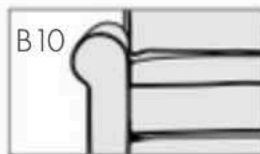

LOUISE VARIATIONS

Start your style based on group number with back height choice

1375 group has a back height of 35"

1407 group has a back height of 37"

Important!

Sectional pieces **MUST** be ordered in the same style group, as well as with welt or without welt codes

Select your style choices for Cover (A) - Arm (B) - Seat (C) - Back (D) - Base (E)

WITH WELTS - Choose these codes to create your Louise style with welts

Step 1: Choose your arm (B)

B5

track arm

B10

rolled arm

B15

thin track arm

B19

dual track arm

Step 2: Choose your seat (C)

straight cushion
C4 (qty 3)
C5 (qty 2)
C6 (qty 1)

non-tufted
D16 (qty 3)
D17 (qty 2)
D18 (qty 1)
D45 (qty 4)

tufted
D63 (qty 3)
D64 (qty 2)
D65 (qty 1)
D69 (qty 4)