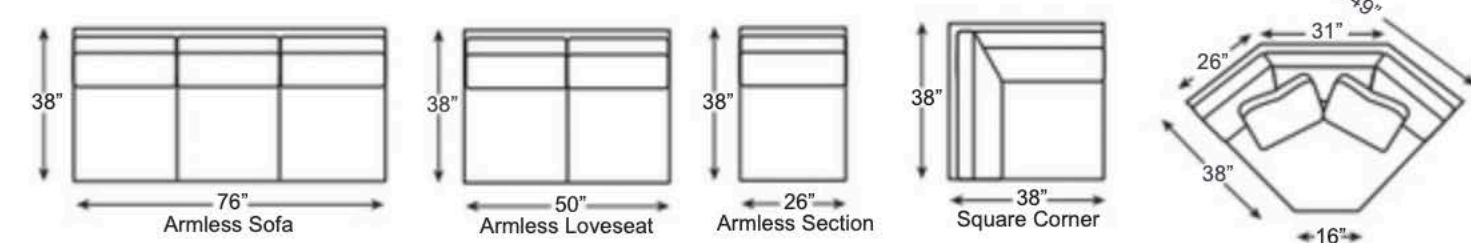

LOUISE VARIATIONS

OVERALL DEPTH- 38"
 CHAISE DEPTH- 64"
 ALL SEAT DEPTHS- 23"
 ALL SEAT HEIGHTS- 20"
 ALL ARM HEIGHTS- 25"

Fabric/Leather Styles		Description	Seat Width	Overall Width (by arm choice)			Const Codes
Back Height of 35"	Back Height of 37"			B5, B19, B25 & B28	B10 & B26	B15 & B27	
137580	140780	Long Sofa	76	87	88	82	DIT
137570	140770	Standard Sofa	70	81	82	76	DIT
137560	140760	Condo Sofa	60	71	72	66	DIT
137550	140750	Loveseat	50	61	62	56	DIT
137538	140738	Cuddle Chair	35	46	47	41	DIT
137530	140730	Chair	26	37	38	32	DIT
137578/79	140778/79	RA/LA Corner Sofa	87	93	93	90	DIT
137576/77	140776/77	RA/LA Sofa	76	82	82	79	DIT
137556/57	140756/57	RA/LA Loveseat	50	56	56	53	DIT
137514/15	140714/15	RA/LA Chaise	31	37	37	34	DIT
137516/17	140716/17	RA/LA Large Chaise	35	41	41	38	DIT
137536/37	140736/37	RA/LA Section	26	32	32	29	DIT
137574	140774	Armless Sofa	76				DIT
137554	140754	Armless Loveseat	50				DIT
137534	140734	Armless Section	26				DIT
137591	140791	Square Corner	38				DIT
137592	140792	Curved Corner (Wedge)	68				DIT
137510 -fabric & leather		Small Ottoman		26"w x 20"d x 20"h			H
137511 -fabric & leather		Large Ottoman		26"w x 36"d x 20"h			H
137512 -fabric & leather		Shaped Ottoman		54"w x 37"d x 20"h			H
137599 -fabric & leather		Shaped Storage Ottoman		54"w x 37"d x 20"h			H

140756 RA loveseat (A1-B5-C5-D64-E6)
 140792 wedge corner (A1-C6-D63-E6)
 140754 armless loveseat (A1-C5-D64-E6)
 140715 LA chaise (A1-B5-C6-D65-E6)
 137512 shaped ottoman (C6-E6)

LOUISE VARIATIONS

Drawings are based on B10/B26 rolled arms (longest length).
 B5/B25 track arms & B19/B28 dual track arms - subtract 1" per arm
 B15/B27 thin track arms - subtract 3" per arm

LOUISE VARIATIONS

Start your style based on group number with back height choice

1375 group has a back height of 35"

1407 group has a back height of 37"

Important!

Sectional pieces **MUST** be ordered in the same style group, as well as with welt or without welt codes