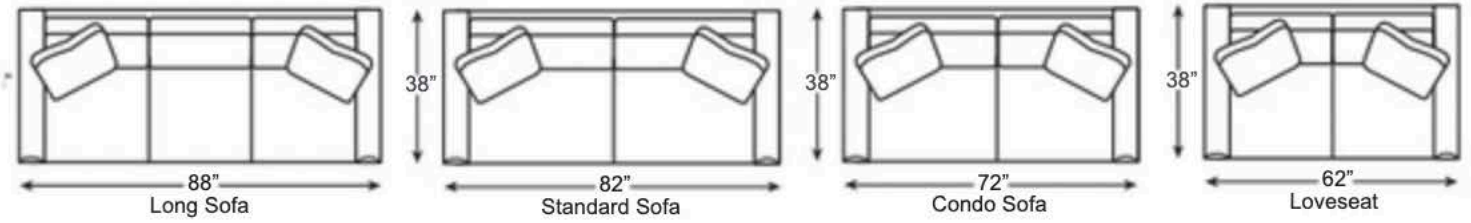

LOUISE VARIATIONS

OVERALL DEPTH- 38"
 CHAISE DEPTH- 64"
 ALL SEAT DEPTHS- 23"
 ALL SEAT HEIGHTS- 20"
 ALL ARM HEIGHTS- 25"

Fabric/Leather Styles		Description	Seat Width	Overall Width (by arm choice)			Const Codes
Back Height of 35"	Back Height of 37"			B5, B19, B25 & B28	B10 & B26	B15 & B27	
137580	140780	Long Sofa	76	87	88	82	DIT
137570	140770	Standard Sofa	70	81	82	76	DIT
137560	140760	Condo Sofa	60	71	72	66	DIT
137550	140750	Loveseat	50	61	62	56	DIT
137538	140738	Cuddle Chair	35	46	47	41	DIT
137530	140730	Chair	26	37	38	32	DIT
137578/79	140778/79	RA/LA Corner Sofa	87	93	93	90	DIT
137576/77	140776/77	RA/LA Sofa	76	82	82	79	DIT
137556/57	140756/57	RA/LA Loveseat	50	56	56	53	DIT
137514/15	140714/15	RA/LA Chaise	31	37	37	34	DIT
137516/17	140716/17	RA/LA Large Chaise	35	41	41	38	DIT
137536/37	140736/37	RA/LA Section	26	32	32	29	DIT
137574	140774	Armless Sofa	76				DIT
137554	140754	Armless Loveseat	50				DIT
137534	140734	Armless Section	26				DIT
137591	140791	Square Corner	38				DIT
137592	140792	Curved Corner (Wedge)	68				DIT
137510 -fabric & leather		Small Ottoman		26"w x 20"d x 20"h			H
137511 -fabric & leather		Large Ottoman		26"w x 36"d x 20"h			H
137512 -fabric & leather		Shaped Ottoman		54"w x 37"d x 20"h			H
137599 -fabric & leather		Shaped Storage Ottoman		54"w x 37"d x 20"h			H

140756 RA loveseat (A1-B5-C5-D64-E6)
 140792 wedge corner (A1-C6-D63-E6)
 140754 armless loveseat (A1-C5-D64-E6)
 140715 LA chaise (A1-B5-C6-D65-E6)
 137512 shaped ottoman (C6-E6)

LOUISE VARIATIONS

Drawings are based on B10/B26 rolled arms (longest length).
 B5/B25 track arms & B19/B28 dual track arms - subtract 1" per arm
 B15/B27 thin track arms - subtract 3" per arm

LOUISE VARIATIONS

Start your style based on group number with back height choice

1375 group has a back height of 35"

1407 group has a back height of 37"

Important!

Sectional pieces **MUST** be ordered in the same style group, as well as with welt or without welt codes