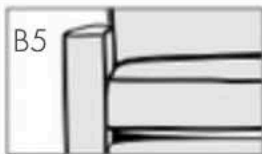

140756 RA loveseat (A1-B5-C5-D64-E6)
 140792 wedge corner (A1-C6-D63-E6)
 140754 armless loveseat (A1-C5-D64-E6)
 140715 LA chaise (A1-B5-C6-D65-E6)
 137512 shaped ottoman (C6-E6)

LOUISE VARIATIONS

Drawings are based on B10/B26 rolled arms (longest length).
 B5/B25 track arms & B19/B28 dual track arms - subtract 1" per arm
 B15/B27 thin track arms - subtract 3" per arm

LOUISE VARIATIONS

Start your style based on group number with back height choice

1375 group has a back height of 35"

1407 group has a back height of 37"

Important!

Sectional pieces **MUST** be ordered in the same style group, as well as with welt or without welt codes

Select your style choices for Cover (A) - Arm (B) - Seat (C) - Back (D) - Base (E)

WITH WELTS - Choose these codes to create your Louise style with welts

Step 1: Choose your arm (B)

B5

track arm

B10

rolled arm