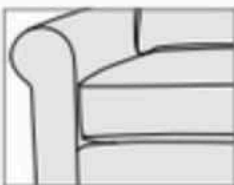

Select your style choices for Cover (A) - Arm (B) - Seat (C) - Back (D) - Base (E)

WITH WELTS - Choose these codes to create your Louise style with welts

Step 1: Choose your arm (B)

B5

track arm

B10

rolled arm

B15

thin track arm

B19

dual track arm

Step 2: Choose your seat (C)

straight cushion
C4 (qty 3)
C5 (qty 2)
C6 (qty 1)

non-tufted
D16 (qty 3)
D17 (qty 2)
D18 (qty 1)
D45 (qty 4)

tufted
D63 (qty 3)
D64 (qty 2)
D65 (qty 1)
D69 (qty 4)

Step 3: Choose your back (D)

WITHOUT WELTS - Choose these codes to create your Louise style with no welts

Step 1: Choose your arm (B)

B25

track arm

B26

rolled arm

B27

thin track arm

B28

dual track arm

Step 2: Choose your seat (C)

straight cushion
C10 (qty 3)
C11 (qty 2)
C12 (qty 1)

non-tufted
D22 (qty 3)
D23 (qty 2)
D24 (qty 1)
D47 (qty 4)

tufted
D66 (qty 3)
D67 (qty 2)
D68 (qty 1)
D70 (qty 4)