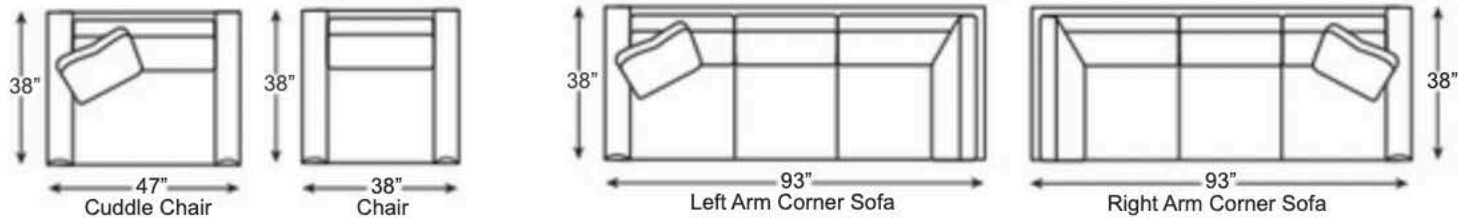

LOUISE VARIATIONS

OVERALL DEPTH- 38"
 CHAISE DEPTH- 64"
 ALL SEAT DEPTHS- 23"
 ALL SEAT HEIGHTS- 20"
 ALL ARM HEIGHTS- 25"

Fabric/Leather Styles		Description	Seat Width	Overall Width (by arm choice)			Const Codes
Back Height of 35"	Back Height of 37"			B5, B19, B25 & B28	B10 & B26	B15 & B27	
137580	140780	Long Sofa	76	87	88	82	DIT
137570	140770	Standard Sofa	70	81	82	76	DIT
137560	140760	Condo Sofa	60	71	72	66	DIT
137550	140750	Loveseat	50	61	62	56	DIT
137538	140738	Cuddle Chair	35	46	47	41	DIT
137530	140730	Chair	26	37	38	32	DIT
137578/79	140778/79	RA/LA Corner Sofa	87	93	93	90	DIT
137576/77	140776/77	RA/LA Sofa	76	82	82	79	DIT
137556/57	140756/57	RA/LA Loveseat	50	56	56	53	DIT
137514/15	140714/15	RA/LA Chaise	31	37	37	34	DIT
137516/17	140716/17	RA/LA Large Chaise	35	41	41	38	DIT
137536/37	140736/37	RA/LA Section	26	32	32	29	DIT
137574	140774	Armless Sofa	76				DIT
137554	140754	Armless Loveseat	50				DIT
137534	140734	Armless Section	26				DIT
137591	140791	Square Corner	38				DIT
137592	140792	Curved Corner (Wedge)	68				DIT
137510 -fabric & leather		Small Ottoman		26"w x 20"d x 20"h			H
137511 -fabric & leather		Large Ottoman		26"w x 36"d x 20"h			H
137512 -fabric & leather		Shaped Ottoman		54"w x 37"d x 20"h			H
137599 -fabric & leather		Shaped Storage Ottoman		54"w x 37"d x 20"h			H

140756 RA loveseat (A1-B5-C5-D64-E6)
 140792 wedge corner (A1-C6-D63-E6)
 140754 armless loveseat (A1-C5-D64-E6)
 140715 LA chaise (A1-B5-C6-D65-E6)
 137512 shaped ottoman (C6-E6)

LOUISE VARIATIONS

Drawings are based on B10/B26 rolled arms (longest length).
 B5/B25 track arms & B19/B28 dual track arms - subtract 1" per arm
 B15/B27 thin track arms - subtract 3" per arm

LOUISE VARIATIONS

Start your style based on group number with back height choice

1375 group has a back height of 35"

1407 group has a back height of 37"

Important!

Sectional pieces **MUST** be ordered in the same style group, as well as with welt or without welt codes