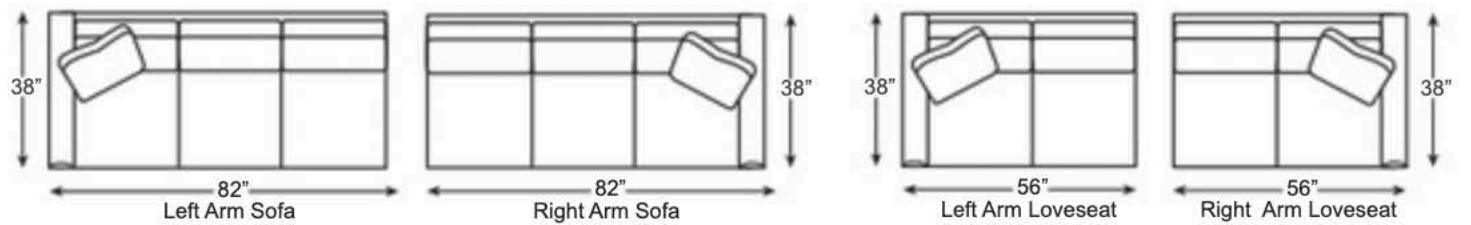

LOUISE VARIATIONS

OVERALL DEPTH- 38"
 CHAISE DEPTH- 64"
 ALL SEAT DEPTHS- 23"
 ALL SEAT HEIGHTS- 20"
 ALL ARM HEIGHTS- 25"

Fabric/Leather Styles		Description	Seat Width	Overall Width (by arm choice)			Const Codes
Back Height of 35"	Back Height of 37"			B5, B19, B25 & B28	B10 & B26	B15 & B27	
137580	140780	Long Sofa	76	87	88	82	DIT
137570	140770	Standard Sofa	70	81	82	76	DIT
137560	140760	Condo Sofa	60	71	72	66	DIT
137550	140750	Loveseat	50	61	62	56	DIT
137538	140738	Cuddle Chair	35	46	47	41	DIT
137530	140730	Chair	26	37	38	32	DIT
137578/79	140778/79	RA/LA Corner Sofa	87	93	93	90	DIT
137576/77	140776/77	RA/LA Sofa	76	82	82	79	DIT
137556/57	140756/57	RA/LA Loveseat	50	56	56	53	DIT
137514/15	140714/15	RA/LA Chaise	31	37	37	34	DIT
137516/17	140716/17	RA/LA Large Chaise	35	41	41	38	DIT
137536/37	140736/37	RA/LA Section	26	32	32	29	DIT
137574	140774	Armless Sofa	76				DIT
137554	140754	Armless Loveseat	50				DIT
137534	140734	Armless Section	26				DIT
137591	140791	Square Corner	38				DIT
137592	140792	Curved Corner (Wedge)	68				DIT
137510 -fabric & leather		Small Ottoman		26"w x 20"d x 20"h			H
137511 -fabric & leather		Large Ottoman		26"w x 36"d x 20"h			H
137512 -fabric & leather		Shaped Ottoman		54"w x 37"d x 20"h			H
137599 -fabric & leather		Shaped Storage Ottoman		54"w x 37"d x 20"h			H

140756 RA loveseat (A1-B5-C5-D64-E6)
 140792 wedge corner (A1-C6-D63-E6)
 140754 armless loveseat (A1-C5-D64-E6)
 140715 LA chaise (A1-B5-C6-D65-E6)
 137512 shaped ottoman (C6-E6)

LOUISE VARIATIONS

Drawings are based on B10/B26 rolled arms (longest length).
 B5/B25 track arms & B19/B28 dual track arms - subtract 1" per arm
 B15/B27 thin track arms - subtract 3" per arm

LOUISE VARIATIONS

Start your style based on group number with back height choice

1375 group has a back height of 35"

1407 group has a back height of 37"

Important!

Sectional pieces **MUST** be ordered in the same style group, as well as with welt or without welt codes