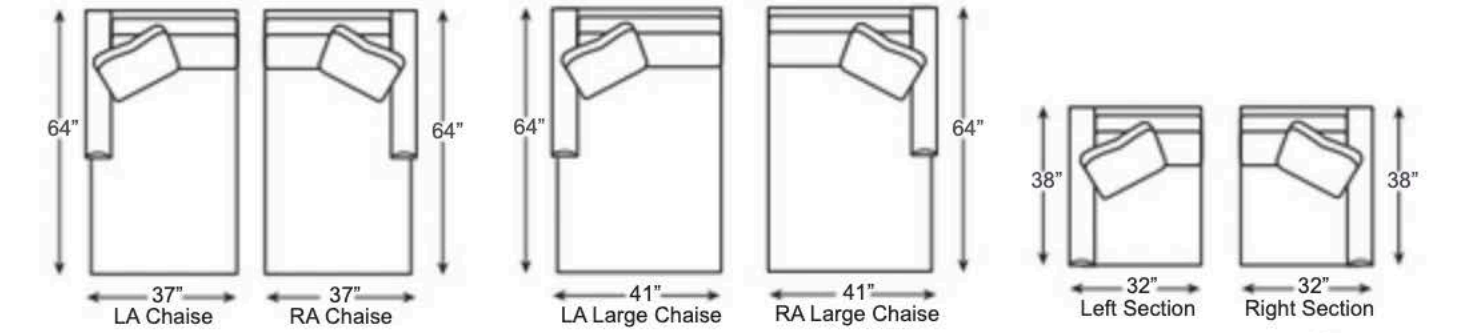

LOUISE VARIATIONS

OVERALL DEPTH- 38"
 CHAISE DEPTH- 64"
 ALL SEAT DEPTHS- 23"
 ALL SEAT HEIGHTS- 20"
 ALL ARM HEIGHTS- 25"

Fabric/Leather Styles		Description	Seat Width	Overall Width (by arm choice)			Const Codes
Back Height of 35"	Back Height of 37"			B5, B19, B25 & B28	B10 & B26	B15 & B27	
137580	140780	Long Sofa	76	87	88	82	DIT
137570	140770	Standard Sofa	70	81	82	76	DIT
137560	140760	Condo Sofa	60	71	72	66	DIT
137550	140750	Loveseat	50	61	62	56	DIT
137538	140738	Cuddle Chair	35	46	47	41	DIT
137530	140730	Chair	26	37	38	32	DIT
137578/79	140778/79	RA/LA Corner Sofa	87	93	93	90	DIT
137576/77	140776/77	RA/LA Sofa	76	82	82	79	DIT
137556/57	140756/57	RA/LA Loveseat	50	56	56	53	DIT
137514/15	140714/15	RA/LA Chaise	31	37	37	34	DIT
137516/17	140716/17	RA/LA Large Chaise	35	41	41	38	DIT
137536/37	140736/37	RA/LA Section	26	32	32	29	DIT
137574	140774	Armless Sofa	76				DIT
137554	140754	Armless Loveseat	50				DIT
137534	140734	Armless Section	26				DIT
137591	140791	Square Corner	38				DIT
137592	140792	Curved Corner (Wedge)	68				DIT
137510 -fabric & leather		Small Ottoman		26"w x 20"d x 20"h			H
137511 -fabric & leather		Large Ottoman		26"w x 36"d x 20"h			H
137512 -fabric & leather		Shaped Ottoman		54"w x 37"d x 20"h			H
137599 -fabric & leather		Shaped Storage Ottoman		54"w x 37"d x 20"h			H

140756 RA loveseat (A1-B5-C5-D64-E6)
 140792 wedge corner (A1-C6-D63-E6)
 140754 armless loveseat (A1-C5-D64-E6)
 140715 LA chaise (A1-B5-C6-D65-E6)
 137512 shaped ottoman (C6-E6)

LOUISE VARIATIONS

Drawings are based on B10/B26 rolled arms (longest length).
 B5/B25 track arms & B19/B28 dual track arms - subtract 1" per arm
 B15/B27 thin track arms - subtract 3" per arm

LOUISE VARIATIONS

Start your style based on group number with back height choice

1375 group has a back height of 35"

1407 group has a back height of 37"

Important!

Sectional pieces **MUST** be ordered in the same style group, as well as with welt or without welt codes